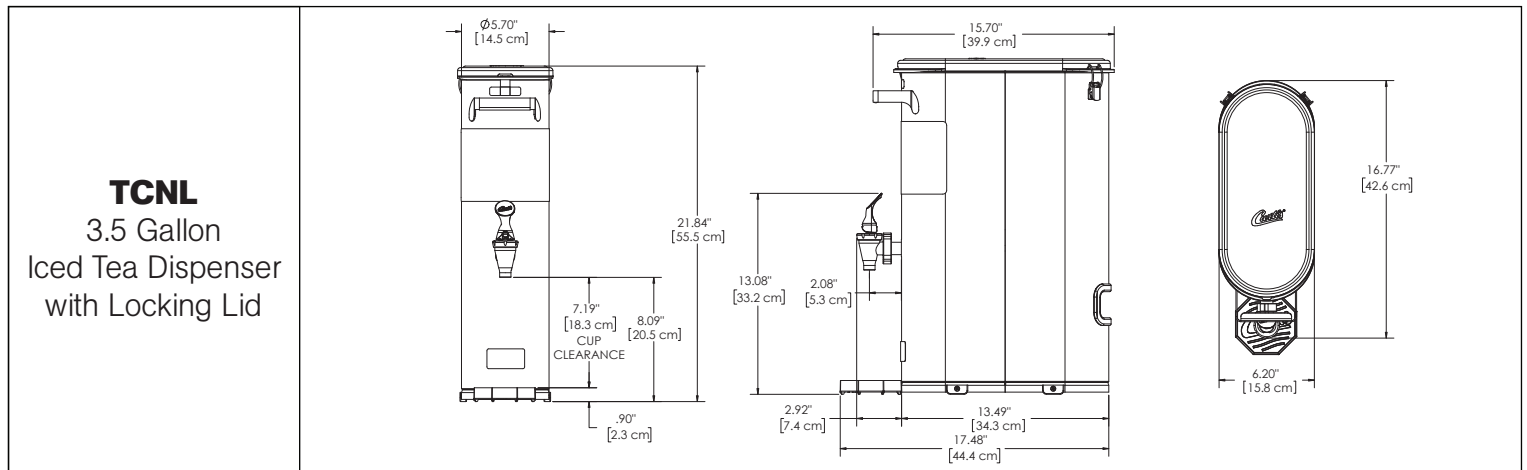

Iced Tea Dispenser with Locking Lid

Tab in Front

Two Latches
in Back

Handgrip in Back

TCNL
3.5 Gallon
Iced Tea Dispenser
with Locking Lid

■ Features

- Secure Latching Lid
- All Stainless Steel Construction
- Narrow Design
- Welded-On Stainless Steel Handle in Front and Hand Grip in Back
- Iced Tea Graphic and Flavor Labels Included
- Custom Branding Options Available

Curtis[®]

Perfecting the art of brewing since 1941

Iced Tea Dispenser with Locking Lid

Specifications

MODEL #	DESCRIPTION	CAPACITY	HEIGHT x WIDTH x DEPTH	FAUCET CLEARANCE	SHIP WEIGHT	SHIP CUBE
TCNL	3.5 Gallon Iced Tea Dispenser with Locking Lid	3.5 Gallons	21.84" x 6.20" x 16.77"	7.19" (with Drip Tray)	10.0 lbs.	1.68 cu. ft.