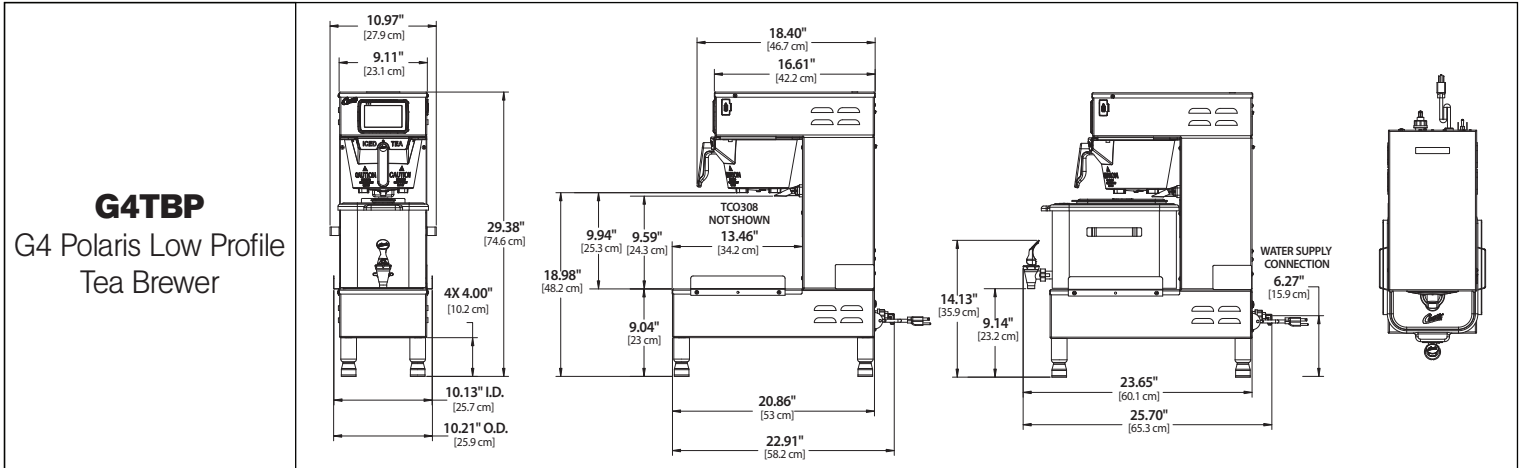

G4TBP Polaris Low Profile Tea Brewer

G4TBP

G4 Polaris Low Profile Tea Brewer
Comes with 3.0 Gallon
TCO308 Dispenser

■ Features

- Generation Four (G4) Digital Control Module
- Large, 4.3" Touch Screen
- Icon-Driven Interface
- Low Profile Design
- "Fast Brew" Option
- Easily Adjust Time, Volume, Temperature and More
- Cold Water Brew Lock Out
- Built-in Self Diagnostic System

Perfecting the art of brewing since 1941

G4TBP Polaris Low Profile Tea Brewer

Specifications

MODEL #	DESCRIPTION	HEIGHT x WIDTH x DEPTH	BREWER FILL WEIGHT	BREWED GAL/HR
G4TBP	G4 Polaris Low Profile Tea Brewer	29.38" x 10.97" x 25.70"	144.2 lbs.	12.0