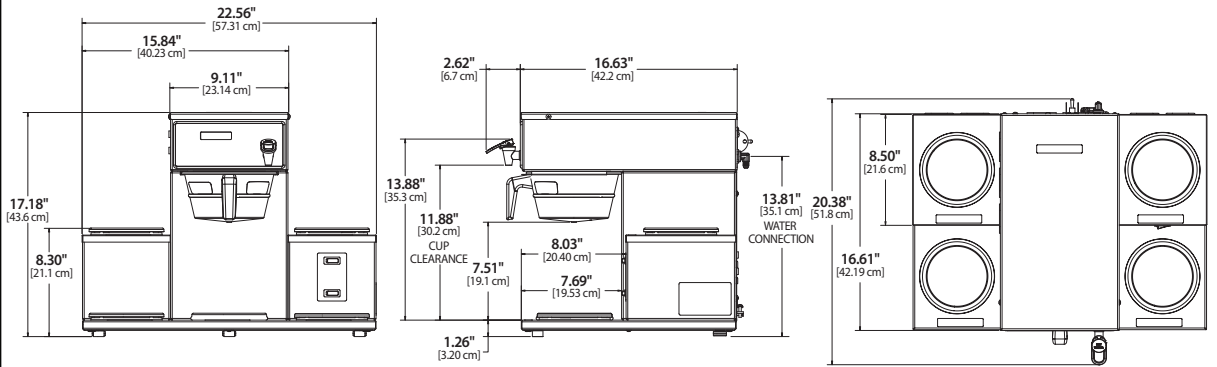

G3 Alpha® Decanter Coffee Brewers

ALP5GT12A000
G3 Alpha
5 Station Coffee Brewer