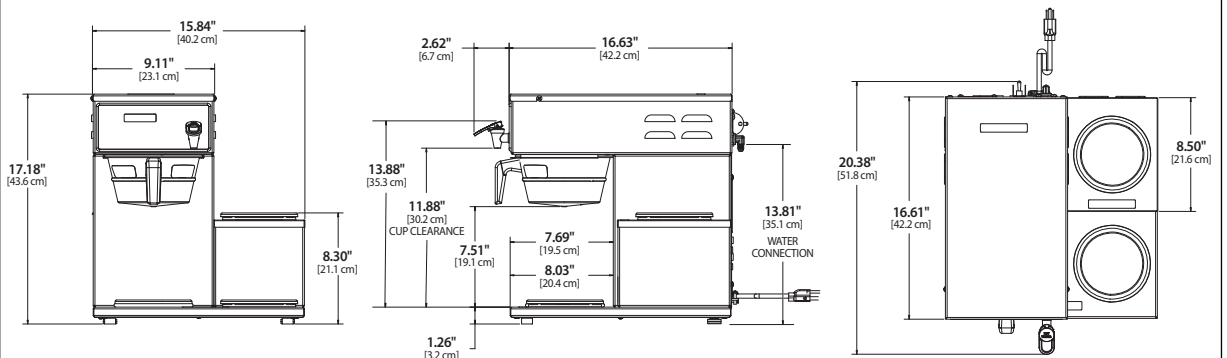

ALP3GTR12A000

G3 Alpha
2 Station Coffee Brewer