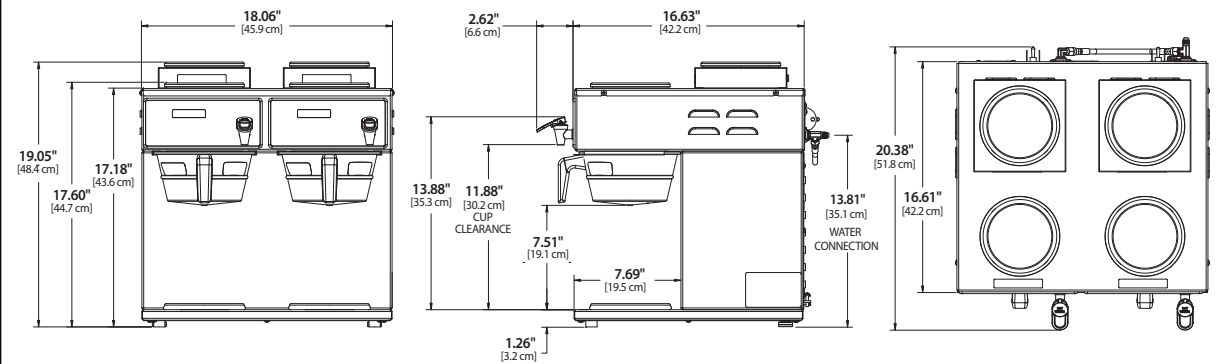

ALP6GTN63A000
G3 Alpha
6 Station Coffee Brewer

G3 Alpha® Decanter Coffee Brewers

Specifications

MODEL #	DESCRIPTION	HEIGHT x WIDTH x DEPTH	BREWER FILL WEIGHT	BREWED GAL/HR
ALP1GT12A000	G3 Alpha® Decanter 1 Station, 1 Lower Warmer	17.18" x 9.11" x 20.38"	37.3 lbs.	4.0
ALP2GT12A000	G3 Alpha® Decanter 2 Station, 1 lower, 1 Upper Warmer	17.60" x 9.11" x 20.38"	38.3 lbs.	4.0
ALP3GT12A000	G3 Alpha® Decanter 3 Station, 1 lower, 2 Upper Warmers	19.05" x 9.11" x 20.38"	39.3 lbs.	4.0
ALP3GT63A000	G3 Alpha® Decanter 3 Station, 1 lower, 2 Upper Warmers	19.05" x 9.11" x 20.38"	39.3 lbs.	4.0/9.0
ALP3GTR12A000	G3 Alpha® Decanter 3 Station, 3 lower, Right Warmers	17.18" x 15.84" x 20.38"	45.3 lbs.	4.0
ALP3GTR63A000	G3 Alpha® Decanter 3 Station, 3 lower, Right Warmers	17.18" x 15.84" x 20.38"	46.3 lbs.	4.0/9.0
ALP3GTL12A000	G3 Alpha® Decanter 3 Station, 3 lower, Left Warmers	17.18" x 15.84" x 20.38"	45.3 lbs.	4.0
ALP3GTL63A000	G3 Alpha® Decanter 3 Station, 3 lower, Left Warmers	17.18" x 15.84" x 20.38"	46.3 lbs.	4.0/9.0
ALP5GT12A000	G3 Alpha® Decanter 5 Station, 5 lower, Right/Left Warmers	17.18" x 22.56" x 20.38"	52.3 lbs.	4.0
ALP5GT63A000	G3 Alpha® Decanter 5 Station, 5 lower, Right/Left Warmers	17.18" x 22.56" x 20.38"	53.3 lbs.	4.0/9.0
ALP6GT63A000	G3 Alpha® Decanter 6 Station Twin, 6 Lower Warmers	17.18" x 31.58" x 20.38"	85.3 lbs.	4.0/9.0
ALP6GTN63A000	G3 Alpha® Decanter 6 Station Twin, 4 Upper, 2 Lower Warmers	19.05" x 18.06" x 20.38"	73.3 lbs.	4.0/9.0