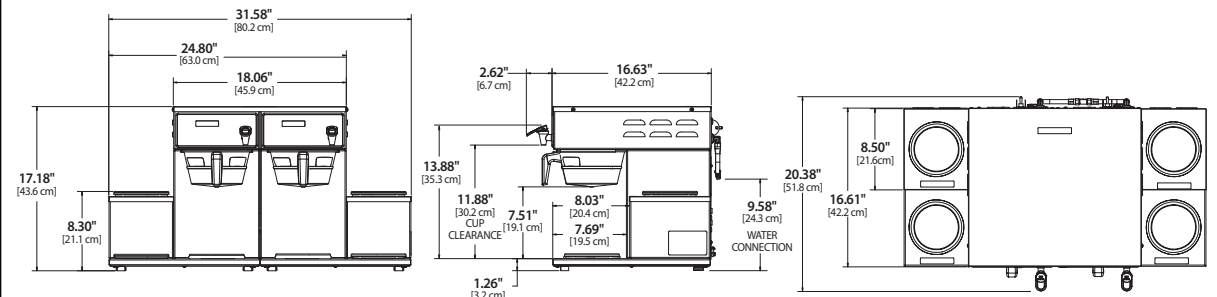

ALP6GTN63A000
G3 Alpha
6 Station Coffee Brewer

G3 Alpha® Decanter Coffee Brewers

Specifications

MODEL #	DESCRIPTION	HEIGHT x WIDTH x DEPTH	BREWER FILL WEIGHT	BREWED GAL/HR
ALP1GT12A000	G3 Alpha® Decanter 1 Station, 1 Lower Warmer	17.18" x 9.11" x 20.38"	37.3 lbs.	4.0
ALP2GT12A000	G3 Alpha® Decanter 2 Station, 1 lower, 1 Upper Warmer	17.60" x 9.11" x 20.38"	38.3 lbs.	4.0
ALP3GT12A000	G3 Alpha® Decanter 3 Station, 1 lower, 2 Upper Warmers	19.05" x 9.11" x 20.38"	39.3 lbs.	4.0
ALP3GT63A000	G3 Alpha® Decanter 3 Station, 1 lower, 2 Upper Warmers	19.05" x 9.11" x 20.38"	39.3 lbs.	4.0/9.0
ALP3GTR12A000	G3 Alpha® Decanter 3 Station, 3 lower, Right Warmers	17.18" x 15.84" x 20.38"	45.3 lbs.	4.0
ALP3GTR63A000	G3 Alpha® Decanter 3 Station, 3 lower, Right Warmers	17.18" x 15.84" x 20.38"	46.3 lbs.	4.0/9.0
ALP3GTL12A000	G3 Alpha® Decanter 3 Station, 3 lower, Left Warmers	17.18" x 15.84" x 20.38"	45.3 lbs.	4.0
ALP3GTL63A000	G3 Alpha® Decanter 3 Station, 3 lower, Left Warmers	17.18" x 15.84" x 20.38"	46.3 lbs.	4.0/9.0
ALP5GT12A000	G3 Alpha® Decanter 5 Station, 5 lower, Right/Left Warmers	17.18" x 22.56" x 20.38"	52.3 lbs.	4.0
ALP5GT63A000	G3 Alpha® Decanter 5 Station, 5 lower, Right/Left Warmers	17.18" x 22.56" x 20.38"	53.3 lbs.	4.0/9.0
ALP6GT63A000	G3 Alpha® Decanter 6 Station Twin, 6 Lower Warmers	17.18" x 31.58" x 20.38"	85.3 lbs.	4.0/9.0
ALP6GTN63A000	G3 Alpha® Decanter 6 Station Twin, 4 Upper, 2 Lower Warmers	19.05" x 18.06" x 20.38"	73.3 lbs.	4.0/9.0