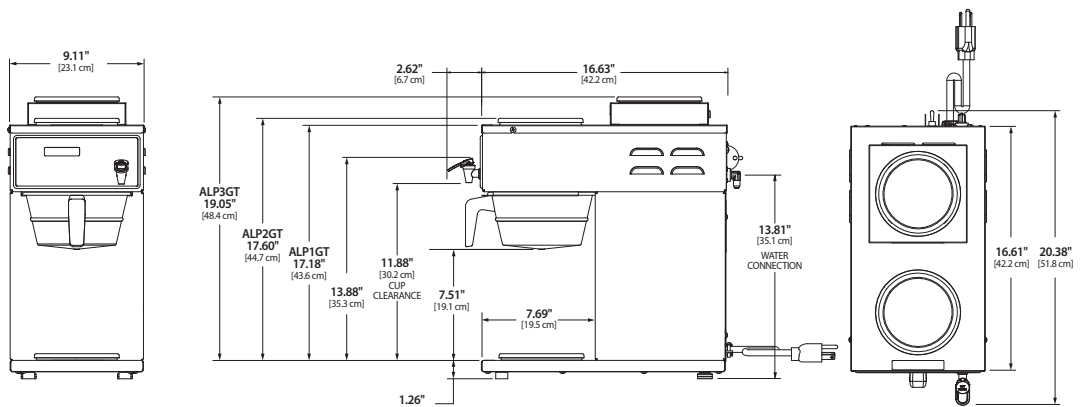

G3 Alpha® Decanter Coffee Brewers

ALP1GT12A000

G3 Alpha
1 Station Coffee Brewer

ALP2GT12A000

G3 Alpha
2 Station Coffee Brewer

ALP3GT12A000

G3 Alpha
3 Station Coffee Brewer