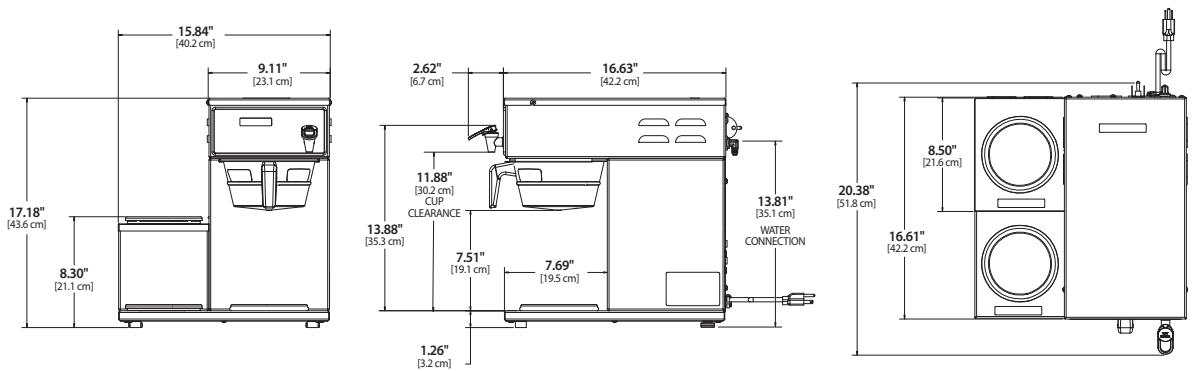

ALP3GTL12A000

G3 Alpha
3 Station Coffee Brewer